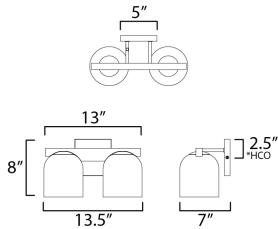

LAMPING

INPUT VOLTAGE : 120V
BULB : 2 x 6W LED E26 Medium , 12W Total
BULB INCLUDED : (Not Included)
DIMMABLE : Y
COLOR_TEMP : 27K
LIGHTING_DIRECTION : Up/Down