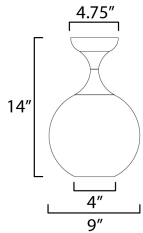

MEASUREMENTS

DIMENSION : 9" L x 9" W x 14" H
 CANOPY : 4.75" W x 3.25" H x 4.75" L
 HANGING WEIGHT : 2.64 lb

LAMPING

INPUT VOLTAGE : 120V
 BULB : 1 x 60W Incandescent E26 Medium , 60W Total
 BULB INCLUDED : (Not Included)
 DIMMABLE :