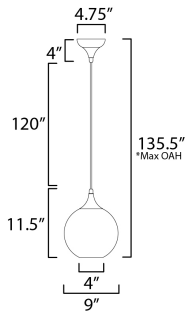

**PRODUCT DESCRIPTION**

Featuring a swirling white Marble Glass globe that encases the light source, the shades are reminiscent of snowglobes. The collection provides a wonderfully wintry composition that is timelessly elegant effortlessly sophisticated. Choose from multiple sizes of the bath vanity lights as well as a larger glass pendant or flush mount options. Available in Natural Aged Brass, Polished Chrome, or Matte Black.

\*max overall height

**MEASUREMENTS**

- DIMENSION : 9" L x 9" W x 11.5" H
- MAX OAH : 135.5" OAH
- CANOPY : 4.75" W x 3.25" H x 4.75" L
- HANGING WEIGHT : 3.21 lb

**LAMPING**

- INPUT VOLTAGE : 120V
- BULB : 1 x 60W Incandescent E26 Medium , 60W Total
- BULB INCLUDED : (Not Included)
- DIMMABLE :