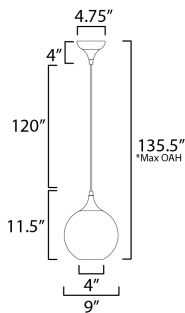

PRODUCT DESCRIPTION

Featuring a swirling white Marble Glass globe that encases the light source, the shades are reminiscent of snowglobes. The collection provides a wonderfully wintry composition that is timelessly elegant effortlessly sophisticated. Choose from multiple sizes of the bath vanity lights as well as a larger glass pendant or flush mount options. Available in Natural Aged Brass, Polished Chrome, or Matte Black.

*max overall height

MEASUREMENTS

DIMENSION : 9" L x 9" W x 11.5" H
 MAX OAH : 135.5" OAH
 CANOPY : 4.75" W x 3.25" H x 4.75" L
 HANGING WEIGHT : 3.21 lb

LAMPING

INPUT VOLTAGE : 120V
 BULB : 1 x 60W Incandescent E26 Medium , 60W Total
 BULB INCLUDED : (Not Included)
 DIMMABLE :