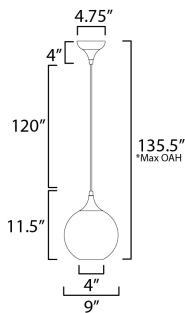

**PRODUCT DESCRIPTION**

Featuring a swirling white Marble Glass globe that encases the light source, the shades are reminiscent of snowglobes. The collection provides a wonderfully wintry composition that is timelessly elegant effortlessly sophisticated. Choose from multiple sizes of the bath vanity lights as well as a larger glass pendant or flush mount options. Available in Natural Aged Brass, Polished Chrome, or Matte Black.

\*max overall height

**MEASUREMENTS**

DIMENSION : 9" L x 9" W x 11.5" H  
 MAX OAH : 135.5" OAH  
 CANOPY : 4.75" W x 3.25" H x 4.75" L  
 HANGING WEIGHT : 3.21 lb

**LAMPING**

INPUT VOLTAGE : 120V  
 BULB : 1 x 60W Incandescent E26 Medium , 60W Total  
 BULB INCLUDED : (Not Included)  
 DIMMABLE :