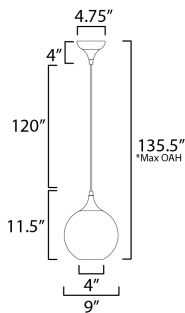

**PRODUCT DESCRIPTION**

Featuring a swirling white Marble Glass globe that encases the light source, the shades are reminiscent of snowglobes. The collection provides a wonderfully wintry composition that is timelessly elegant effortlessly sophisticated. Choose from multiple sizes of the bath vanity lights as well as a larger glass pendant or flush mount options. Available in Natural Aged Brass, Polished Chrome, or Matte Black.

\*max overall height

**MEASUREMENTS**

- DIMENSION : 9" L x 9" W x 11.5" H
- MAX OAH : 135.5" OAH
- CANOPY : 4.75" W x 3.25" H x 4.75" L
- HANGING WEIGHT : 3.21 lb

**LAMPING**

- INPUT VOLTAGE : 120V
- BULB : 1 x 60W Incandescent E26 Medium , 60W Total
- BULB INCLUDED : (Not Included)
- DIMMABLE :