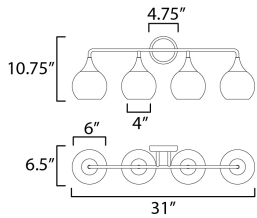

MEASUREMENTS

DIMENSION : 31" W x 10.75" H x 6.5" Ext
 BACK PLATE : 4.75" W x 4.75" H x 2.5" HCO
 HANGING WEIGHT : 2.34 lb

LAMPING

INPUT VOLTAGE : 120V
 BULB : 4 x 60W Incandescent E26 Medium , 240W Total
 BULB INCLUDED : (Not Included)
 DIMMABLE :
 LIGHTING_DIRECTION : Down