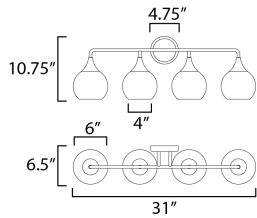

**MEASUREMENTS**

DIMENSION : 31" W x 10.75" H x 6.5" Ext  
 BACK PLATE : 4.75" W x 4.75" H x 2.5" HCO  
 HANGING WEIGHT : 2.34 lb

**LAMPING**

INPUT VOLTAGE : 120V  
 BULB : 4 x 60W Incandescent E26 Medium , 240W Total  
 BULB INCLUDED : (Not Included)  
 DIMMABLE :  
 LIGHTING\_DIRECTION : Down