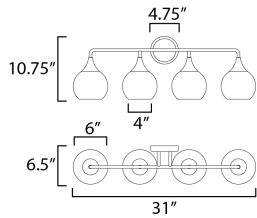

MEASUREMENTS

DIMENSION : 31" W x 10.75" H x 6.5" Ext
 BACK PLATE : 4.75" W x 4.75" H x 2.5" HCO
 HANGING WEIGHT : 2.34 lb

LAMPING

INPUT VOLTAGE : 120V
 BULB : 4 x 60W Incandescent E26 Medium , 240W Total
 BULB INCLUDED : (Not Included)
 DIMMABLE :
 LIGHTING_DIRECTION : Down