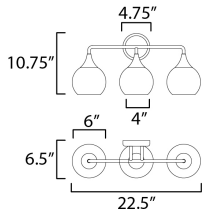

MEASUREMENTS

DIMENSION : 22.5" W x 10.75" H x 6.5" Ext
 BACK PLATE : 4.75" W x 4.75" H x 2.5" HCO
 HANGING WEIGHT : 3.96 lb

LAMPING

INPUT VOLTAGE : 120V
 BULB : 3 x 60W Incandescent E26 Medium , 180W Total
 BULB INCLUDED : (Not Included)
 DIMMABLE :
 LIGHTING_DIRECTION : Down