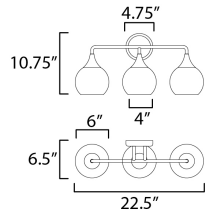

MEASUREMENTS

DIMENSION : 22.5" W x 10.75" H x 6.5" Ext
 BACK PLATE : 4.75" W x 4.75" H x 2.5" HCO
 HANGING WEIGHT : 3.96 lb

LAMPING

INPUT VOLTAGE : 120V
 BULB : 3 x 60W Incandescent E26 Medium , 180W Total
 BULB INCLUDED : (Not Included)
 DIMMABLE :
 LIGHTING_DIRECTION : Down