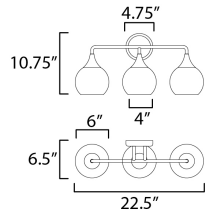

**MEASUREMENTS**

DIMENSION : 22.5" W x 10.75" H x 6.5" Ext  
 BACK PLATE : 4.75" W x 4.75" H x 2.5" HCO  
 HANGING WEIGHT : 3.96 lb

**LAMPING**

INPUT VOLTAGE : 120V  
 BULB : 3 x 60W Incandescent E26 Medium , 180W Total  
 BULB INCLUDED : (Not Included)  
 DIMMABLE :  
 LIGHTING\_DIRECTION : Down