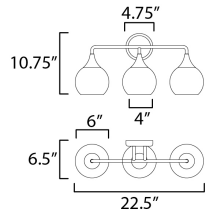

MEASUREMENTS

DIMENSION : 22.5" W x 10.75" H x 6.5" Ext
 BACK PLATE : 4.75" W x 4.75" H x 2.5" HCO
 HANGING WEIGHT : 3.96 lb

LAMPING

INPUT VOLTAGE : 120V
 BULB : 3 x 60W Incandescent E26 Medium , 180W Total
 BULB INCLUDED : (Not Included)
 DIMMABLE :
 LIGHTING_DIRECTION : Down