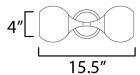

MEASUREMENTS

DIMENSION : 6" W x 15.5" H x 7.5" Ext
 MAX OAH : 4.75" W x 4.75" H
 HANGING WEIGHT : 2.55 lb

LAMPING

INPUT VOLTAGE : 120V
 BULB : 2 x 60W Incandescent E26 Medium , 120W Total
 BULB INCLUDED : (Not Included)
 DIMMABLE :
 LIGHTING_DIRECTION : Up/Down