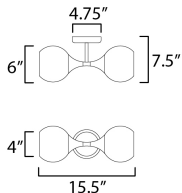

**MEASUREMENTS**

DIMENSION : 6" W x 15.5" H x 7.5" Ext  
 MAX OAH : 4.75" W x 4.75" H  
 HANGING WEIGHT : 2.55 lb

**LAMPING**

INPUT VOLTAGE : 120V  
 BULB : 2 x 60W Incandescent E26 Medium , 120W Total  
 BULB INCLUDED : (Not Included)  
 DIMMABLE :  
 LIGHTING\_DIRECTION : Up/Down