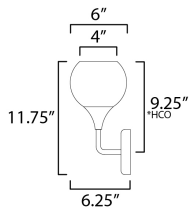

LAMPING

INPUT VOLTAGE : 120V
BULB : 1 x 60W Incandescent E26 Medium , 60W Total
BULB INCLUDED : (Not Included)
DIMMABLE :
LIGHTING_DIRECTION : Up