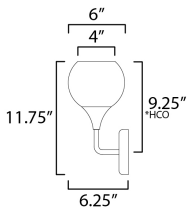

PRODUCT DESCRIPTION

Featuring a swirling white Marble Glass globe that encases the light source, the shades are reminiscent of snowglobes. The collection provides a wonderfully wintry composition that is timelessly elegant effortlessly sophisticated. Choose from multiple sizes of the bath vanity lights as well as a larger glass pendant or flush mount options. Available in Natural Aged Brass, Polished Chrome, or Matte Black.