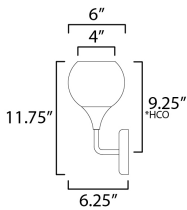

PRODUCT DESCRIPTION

Featuring a swirling white Marble Glass globe that encases the light source, the shades are reminiscent of snowglobes. The collection provides a wonderfully wintry composition that is timelessly elegant effortlessly sophisticated. Choose from multiple sizes of the bath vanity lights as well as a larger glass pendant or flush mount options. Available in Natural Aged Brass, Polished Chrome, or Matte Black.