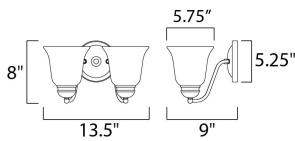

LAMPING

INPUT VOLTAGE : 120V
BULB : 2 x 60W Incandescent E26 Medium , 120W Total
BULB INCLUDED : (Not Included)
DIMMABLE : Yes