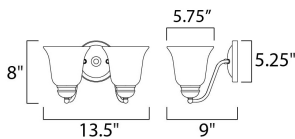

LAMPING

INPUT VOLTAGE : 120V
BULB : 2 x 60W Incandescent E26 Medium , 120W Total
BULB INCLUDED : (Not Included)
DIMMABLE : Yes