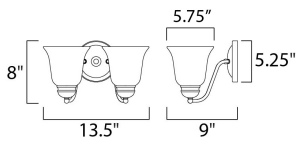

LAMPING

INPUT VOLTAGE : 120V
BULB : 2 x 60W Incandescent E26 Medium , 120W Total
BULB INCLUDED : (Not Included)
DIMMABLE : Yes