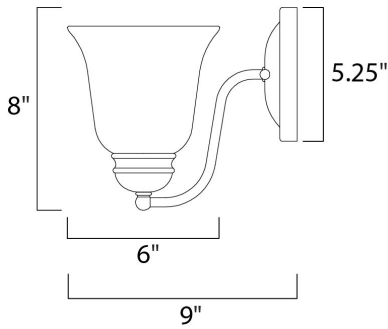

PRODUCT DESCRIPTION

Contemporary collection with sweeping arms and clean lines. Offered in Ice glass and Satin Nickel finish or Wilshire glass and Oil Rubbed Bronze finish.

MEASUREMENTS

DIMENSION : 6" W x 8" H x 9" Ext
 MAX OAH : 5.25" W x 5.25" H
 HANGING WEIGHT : 1.68 lb