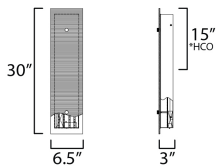

LAMPING

INPUT VOLTAGE : 120-277V
LUMENS : 2,990 Rated (1,580 Del.)
BULB : 1 x 28W LED DC Integrated , 28W Total
BULB INCLUDED : (Integrated)
DIMMABLE : Triac or ELV at 120V
CRI : 90 CRI
COLOR_TEMP : 27-30-35-40-50K
LIGHTING_DIRECTION : Omni