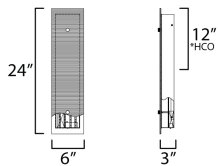

LAMPING

INPUT VOLTAGE : 120-277V
LUMENS : 2,640 Rated (1,360 Del.)
BULB : 1 x 24W LED DC Integrated , 24W Total
BULB INCLUDED : (Integrated)
DIMMABLE : Triac or ELV at 120V
CRI : 90 CRI
COLOR_TEMP : 27-30-35-40-50K
LIGHTING_DIRECTION : Omni