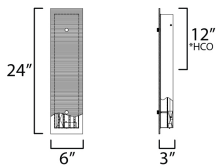

LAMPING

INPUT VOLTAGE : 120-277V
LUMENS : 2,640 Rated (1,360 Del.)
BULB : 1 x 24W LED DC Integrated , 24W Total
BULB INCLUDED : (Integrated)
DIMMABLE : Triac or ELV at 120V
CRI : 90 CRI
COLOR_TEMP : 27-30-35-40-50K
LIGHTING_DIRECTION : Omni