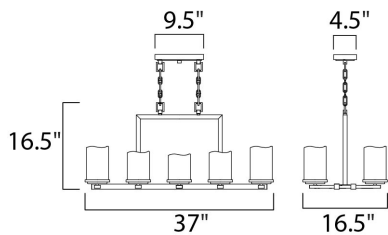

**MEASUREMENTS**

DIMENSION : 37" L x 16.5" W x 16.5" H  
 CANOPY : 4.45" W x 1" H x 9.53" L  
 HANGING WEIGHT : 42.9 lb

**LAMPING**

INPUT VOLTAGE : 120V  
 BULB : 1 x 60W Incandescent E26 Medium , 600W Total  
 BULB INCLUDED : (Not Included)  
 DIMMABLE : Yes