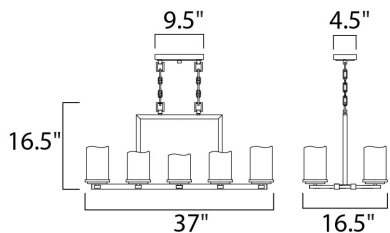

MEASUREMENTS

DIMENSION : 37" L x 16.5" W x 16.5" H
 CANOPY : 4.45" W x 1" H x 9.53" L
 HANGING WEIGHT : 42.9 lb

LAMPING

INPUT VOLTAGE : 120V
 BULB : 1 x 60W Incandescent E26 Medium , 600W Total
 BULB INCLUDED : (Not Included)
 DIMMABLE : Yes