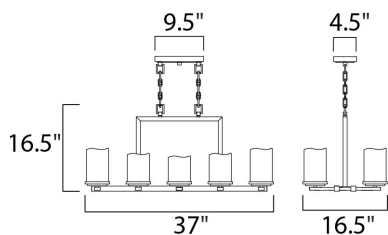

MEASUREMENTS

DIMENSION : 37" L x 16.5" W x 16.5" H
 CANOPY : 4.45" W x 1" H x 9.53" L
 HANGING WEIGHT : 42.9 lb

LAMPING

INPUT VOLTAGE : 120V
 BULB : 1 x 60W Incandescent E26 Medium , 600W Total
 BULB INCLUDED : (Not Included)
 DIMMABLE : Yes