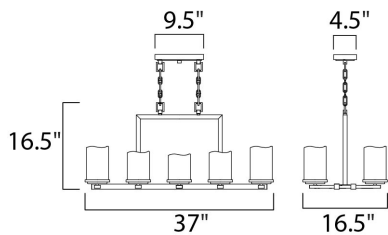

MEASUREMENTS

DIMENSION : 37" L x 16.5" W x 16.5" H
 CANOPY : 4.45" W x 1" H x 9.53" L
 HANGING WEIGHT : 42.9 lb

LAMPING

INPUT VOLTAGE : 120V
 BULB : 1 x 60W Incandescent E26 Medium , 600W Total
 BULB INCLUDED : (Not Included)
 DIMMABLE : Yes