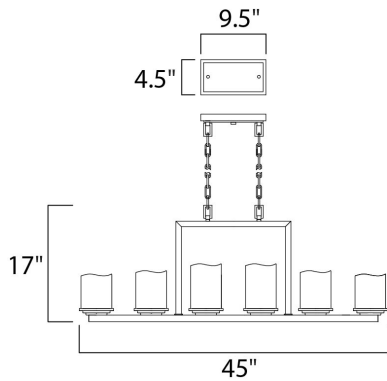

MEASUREMENTS

DIMENSION : 45" L x 5" W x 17" H
 CANOPY : 4.5" W x 1" H x 9.5" L
 HANGING WEIGHT : 30.8 lb

LAMPING

INPUT VOLTAGE : 120V
 BULB : 6 x 60W Incandescent E26 Medium , 360W Total
 BULB INCLUDED : (Not Included)
 DIMMABLE : Yes