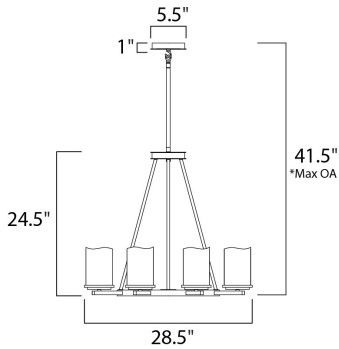

*max overall height

MEASUREMENTS

- DIMENSION : 28.5" L x 28.5" W x 24.5" H
- MAX OAH : 41.5" OAH
- CANOPY : 5.5" W x 1" H x 5.5" L
- HANGING WEIGHT : 37.74 lb

LAMPING

- INPUT VOLTAGE : 120V
- BULB : 8 x 60W Incandescent E26 Medium , 480W Total
- BULB INCLUDED : (Not Included)
- DIMMABLE : Yes