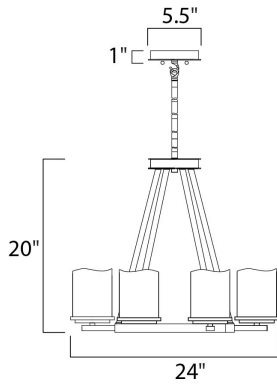

**MEASUREMENTS**

DIMENSION : 24" L x 24" W x 20" H  
 MAX OAH : 37" OAH  
 CANOPY : 5.5" W x 1" H x 5.5" L  
 HANGING WEIGHT : 19.4 lb

**LAMPING**

INPUT VOLTAGE : 120V  
 BULB : 4 x 60W Incandescent E26 Medium , 240W Total  
 BULB INCLUDED : (Not Included)  
 DIMMABLE : Yes