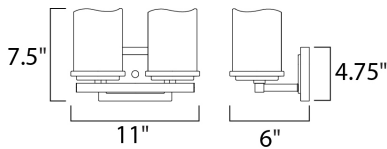

**MEASUREMENTS**

DIMENSION : 11" W x 7.5" H x 6" Ext  
 BACK PLATE : 6.5" W x 4.75" H  
 HANGING WEIGHT : 4.41 lb

**LAMPING**

INPUT VOLTAGE : 120V  
 BULB : 2 x 60W Incandescent E26 Medium , 120W Total  
 BULB INCLUDED : (Not Included)  
 DIMMABLE : Yes  
 LIGHTING\_DIRECTION : Up