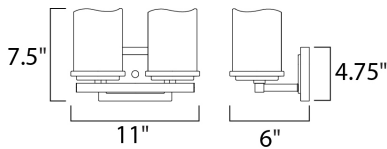

MEASUREMENTS

DIMENSION : 11" W x 7.5" H x 6" Ext
 BACK PLATE : 6.5" W x 4.75" H
 HANGING WEIGHT : 4.41 lb

LAMPING

INPUT VOLTAGE : 120V
 BULB : 2 x 60W Incandescent E26 Medium , 120W Total
 BULB INCLUDED : (Not Included)
 DIMMABLE : Yes
 LIGHTING_DIRECTION : Up