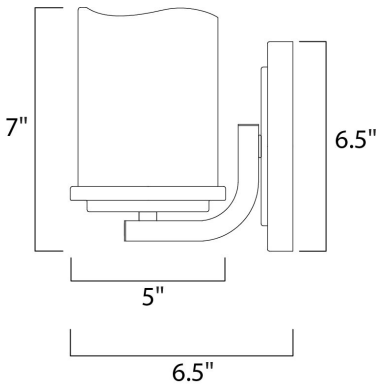

MEASUREMENTS

DIMENSION : 5" W x 7" H x 6.5" Ext
 MAX OAH : 4.75" W x 6.5" H
 HANGING WEIGHT : 3.3 lb

LAMPING

INPUT VOLTAGE : 120V
 BULB : 1 x 60W Incandescent E26 Medium , 60W Total
 BULB INCLUDED : (Not Included)
 DIMMABLE : Yes
 LIGHTING_DIRECTION : Up