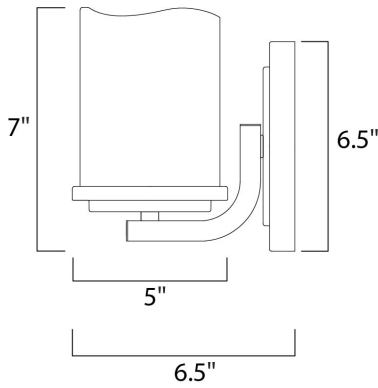

**MEASUREMENTS**

DIMENSION : 5" W x 7" H x 6.5" Ext  
 MAX OAH : 4.75" W x 6.5" H  
 HANGING WEIGHT : 3.3 lb

**LAMPING**

INPUT VOLTAGE : 120V  
 BULB : 1 x 60W Incandescent E26 Medium , 60W Total  
 BULB INCLUDED : (Not Included)  
 DIMMABLE : Yes  
 LIGHTING\_DIRECTION : Up