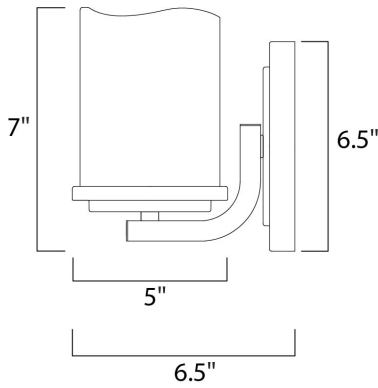

MEASUREMENTS

DIMENSION : 5" W x 7" H x 6.5" Ext
 MAX OAH : 4.75" W x 6.5" H
 HANGING WEIGHT : 3.3 lb

LAMPING

INPUT VOLTAGE : 120V
 BULB : 1 x 60W Incandescent E26 Medium , 60W Total
 BULB INCLUDED : (Not Included)
 DIMMABLE : Yes
 LIGHTING_DIRECTION : Up