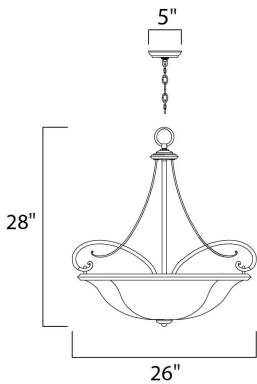

MEASUREMENTS

- DIMENSION : 26" L x 26" W x 28" H
- MAX OAH : 102" OAH
- CANOPY : 5" W x 1" H x 5" L
- HANGING WEIGHT : 32 lb

LAMPING

- INPUT VOLTAGE : 120V
- BULB : 4 x 60W Incandescent E26 Medium , 240W Total
- BULB INCLUDED : (Not Included)
- DIMMABLE : Yes