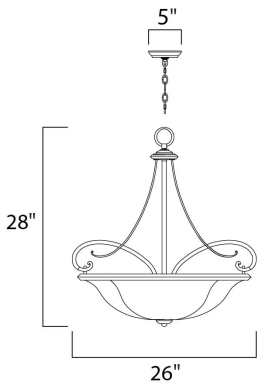

MEASUREMENTS

DIMENSION : 26" L x 26" W x 28" H
 MAX OAH : 102" OAH
 CANOPY : 5" W x 1" H x 5" L
 HANGING WEIGHT : 32 lb

LAMPING

INPUT VOLTAGE : 120V
 BULB : 4 x 60W Incandescent E26 Medium , 240W Total
 BULB INCLUDED : (Not Included)
 DIMMABLE : Yes