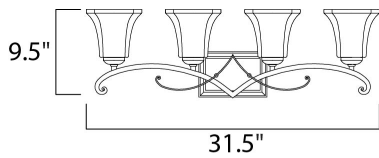

MEASUREMENTS

DIMENSION : 31.5" W x 9.5" H x 7.5" Ext
 BACK PLATE : 7.75" W x 5.25" H x 7" HCO
 HANGING WEIGHT : 9.02 lb

LAMPING

INPUT VOLTAGE : 120V
 BULB : 4 x 60W Incandescent E26 Medium , 240W Total
 BULB INCLUDED : (Not Included)
 DIMMABLE : Yes