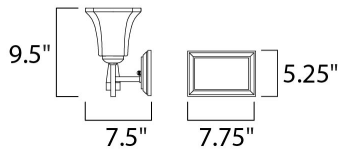

MEASUREMENTS

DIMENSION : 31.5" W x 9.5" H x 7.5" Ext
 BACK PLATE : 7.75" W x 5.25" H x 7" HCO
 HANGING WEIGHT : 9.02 lb

LAMPING

INPUT VOLTAGE : 120V
 BULB : 4 x 60W Incandescent E26 Medium , 240W Total
 BULB INCLUDED : (Not Included)
 DIMMABLE : Yes