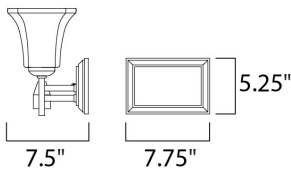

MEASUREMENTS

DIMENSION : 23.5" W x 9.5" H x 7.5" Ext
 BACK PLATE : 7.75" W x 5.25" H x 6.75" HCO
 HANGING WEIGHT : 7.48 lb

LAMPING

INPUT VOLTAGE : 120V
 BULB : 3 x 60W Incandescent E26 Medium , 180W Total
 BULB INCLUDED : (Not Included)
 DIMMABLE : Yes