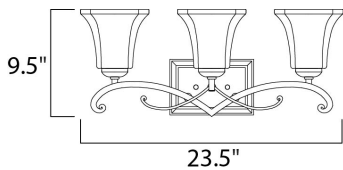

MEASUREMENTS

DIMENSION : 23.5" W x 9.5" H x 7.5" Ext
 BACK PLATE : 7.75" W x 5.25" H x 6.75" HCO
 HANGING WEIGHT : 7.48 lb

LAMPING

INPUT VOLTAGE : 120V
 BULB : 3 x 60W Incandescent E26 Medium , 180W Total
 BULB INCLUDED : (Not Included)
 DIMMABLE : Yes