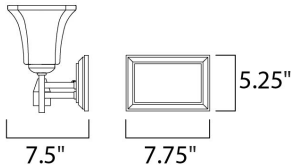

MEASUREMENTS

DIMENSION : 23.5" W x 9.5" H x 7.5" Ext
 BACK PLATE : 7.75" W x 5.25" H x 6.75" HCO
 HANGING WEIGHT : 7.48 lb

LAMPING

INPUT VOLTAGE : 120V
 BULB : 3 x 60W Incandescent E26 Medium , 180W Total
 BULB INCLUDED : (Not Included)
 DIMMABLE : Yes