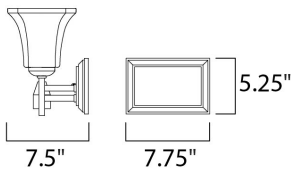

**MEASUREMENTS**

DIMENSION : 23.5" W x 9.5" H x 7.5" Ext  
 BACK PLATE : 7.75" W x 5.25" H x 6.75" HCO  
 HANGING WEIGHT : 7.48 lb

**LAMPING**

INPUT VOLTAGE : 120V  
 BULB : 3 x 60W Incandescent E26 Medium , 180W Total  
 BULB INCLUDED : (Not Included)  
 DIMMABLE : Yes