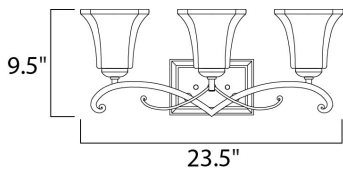

**MEASUREMENTS**

DIMENSION : 23.5" W x 9.5" H x 7.5" Ext  
 BACK PLATE : 7.75" W x 5.25" H x 6.75" HCO  
 HANGING WEIGHT : 7.48 lb

**LAMPING**

INPUT VOLTAGE : 120V  
 BULB : 3 x 60W Incandescent E26 Medium , 180W Total  
 BULB INCLUDED : (Not Included)  
 DIMMABLE : Yes