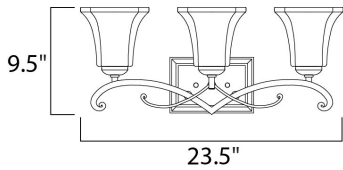

MEASUREMENTS

DIMENSION : 23.5" W x 9.5" H x 7.5" Ext
 BACK PLATE : 7.75" W x 5.25" H x 6.75" HCO
 HANGING WEIGHT : 7.48 lb

LAMPING

INPUT VOLTAGE : 120V
 BULB : 3 x 60W Incandescent E26 Medium , 180W Total
 BULB INCLUDED : (Not Included)
 DIMMABLE : Yes