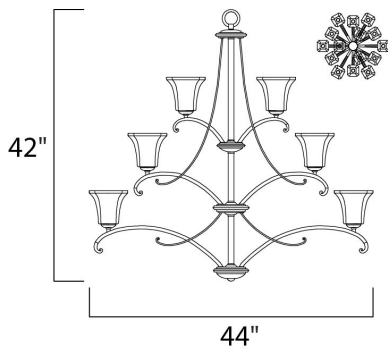

MEASUREMENTS

DIMENSION : 44" L x 44" W x 42" H
 MAX OAH : 116" OAH
 HANGING WEIGHT : 56.1 lb

LAMPING

INPUT VOLTAGE : 120V
 BULB : 15 x 60W Incandescent E26 Medium , 900W Total
 BULB INCLUDED : (Not Included)
 DIMMABLE : Yes