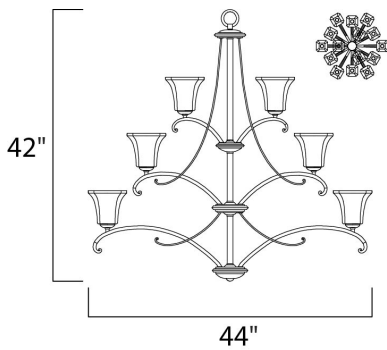

MEASUREMENTS

DIMENSION : 44" L x 44" W x 42" H
 MAX OAH : 116" OAH
 HANGING WEIGHT : 56.1 lb

LAMPING

INPUT VOLTAGE : 120V
 BULB : 15 x 60W Incandescent E26 Medium , 900W Total
 BULB INCLUDED : (Not Included)
 DIMMABLE : Yes