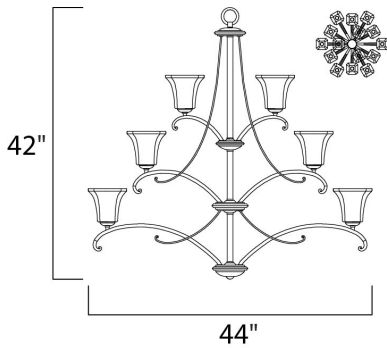

PRODUCT DESCRIPTION

Tapered metal ribbons forged into a flowing form and finished in a heavy textured Rustic Burnished finish. The beveled soft square Frost Lichen shades enhance this bold and masculine look.

MEASUREMENTS

DIMENSION : 44" L x 44" W x 42" H
 MAX OAH : 116" OAH
 HANGING WEIGHT : 56.1 lb

LAMPING

INPUT VOLTAGE : 120V
 BULB : 15 x 60W Incandescent E26 Medium , 900W Total
 BULB INCLUDED : (Not Included)
 DIMMABLE : Yes