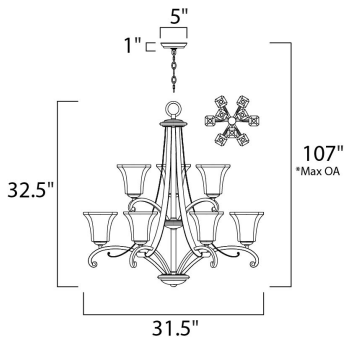

*max overall height

MEASUREMENTS

DIMENSION : 31.5" L x 31.5" W x 32.5" H
 MAX OAH : 107" OAH
 HANGING WEIGHT : 34.32 lb

LAMPING

INPUT VOLTAGE : 120V
 BULB : 9 x 60W Incandescent E26 Medium , 540W Total
 BULB INCLUDED : (Not Included)
 DIMMABLE : Yes