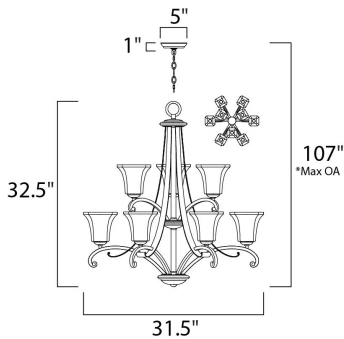

\*max overall height

**MEASUREMENTS**

DIMENSION : 31.5" L x 31.5" W x 32.5" H  
 MAX OAH : 107" OAH  
 HANGING WEIGHT : 34.32 lb

**LAMPING**

INPUT VOLTAGE : 120V  
 BULB : 9 x 60W Incandescent E26 Medium , 540W Total  
 BULB INCLUDED : (Not Included)  
 DIMMABLE : Yes