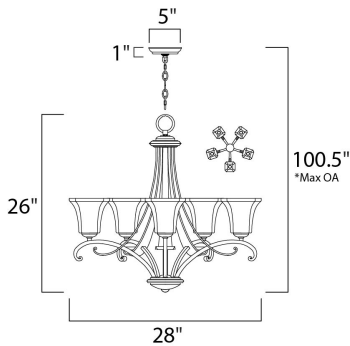

**PRODUCT DESCRIPTION**

Tapered metal ribbons forged into a flowing form and finished in a heavy textured Rustic Burnished finish. The beveled soft square Frost Lichen shades enhance this bold and masculine look.

\*max overall height

**MEASUREMENTS**

DIMENSION : 28" L x 28" W x 26" H  
 MAX OAH : 100.5" OAH  
 HANGING WEIGHT : 22 lb

**LAMPING**

INPUT VOLTAGE : 120V  
 BULB : 5 x 60W Incandescent E26 Medium , 300W Total  
 BULB INCLUDED : (Not Included)  
 DIMMABLE : Yes