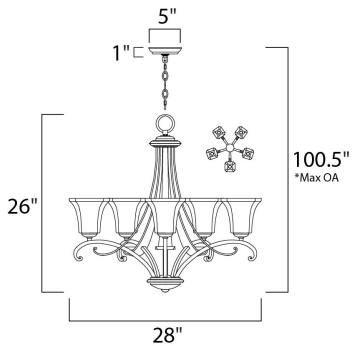

*max overall height

MEASUREMENTS

DIMENSION : 28" L x 28" W x 26" H
 MAX OAH : 100.5" OAH
 HANGING WEIGHT : 22 lb

LAMPING

INPUT VOLTAGE : 120V
 BULB : 5 x 60W Incandescent E26 Medium , 300W Total
 BULB INCLUDED : (Not Included)
 DIMMABLE : Yes