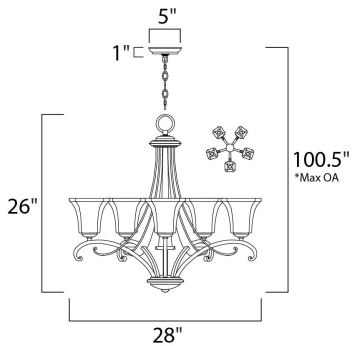

\*max overall height

**MEASUREMENTS**

DIMENSION : 28" L x 28" W x 26" H  
 MAX OAH : 100.5" OAH  
 HANGING WEIGHT : 22 lb

**LAMPING**

INPUT VOLTAGE : 120V  
 BULB : 5 x 60W Incandescent E26 Medium , 300W Total  
 BULB INCLUDED : (Not Included)  
 DIMMABLE : Yes