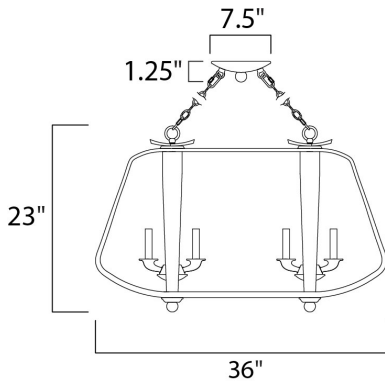

**PRODUCT DESCRIPTION**

Unique pendants formed of bent wood finished in Barnwood which is a weathered and distressed look. The internal clusters and details are constructed of cast iron in a hammered pattern and finished in a natural looking Iron Ore. A excellent blend of soft shape and rustic finish allows for this collection to fit into a number of interior designs.

**MEASUREMENTS**

- DIMENSION : 19" L x 36" W x 23" H
- MAX OAH : 63.13" OAH
- CANOPY : 7.5" W x 1.38" H x 7.5" L
- HANGING WEIGHT : 18.26 lb

**LAMPING**

- INPUT VOLTAGE : 120V
- BULB : 6 x 40W Incandescent E12 Candelabra , 240W Total
- BULB INCLUDED : (Not Included)
- DIMMABLE : Yes