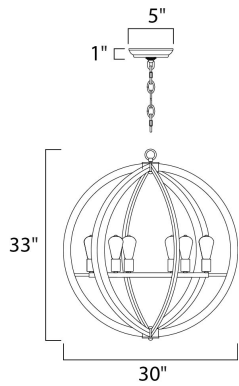

**MEASUREMENTS**

DIMENSION : 30" L x 30" W x 33" H  
 MAX OAH : 75" OAH  
 HANGING WEIGHT : 21 lb

**LAMPING**

INPUT VOLTAGE : 120V  
 BULB : 6 x 60W Incandescent E26 Medium , 360W Total  
 BULB INCLUDED : (Included)  
 DIMMABLE : Yes