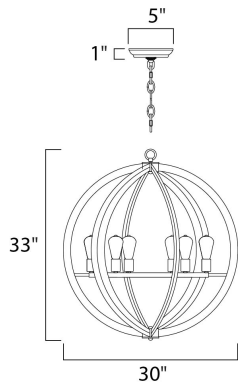

MEASUREMENTS

- DIMENSION : 30" L x 30" W x 33" H
- MAX OAH : 75" OAH
- CANOPY : 5" W x 1" H x 5" L
- HANGING WEIGHT : 19.8 lb

LAMPING

- INPUT VOLTAGE : 120V
- BULB : 6 x 60W Incandescent E26 Medium , 360W Total
- BULB INCLUDED : (Not Included)
- DIMMABLE : Yes