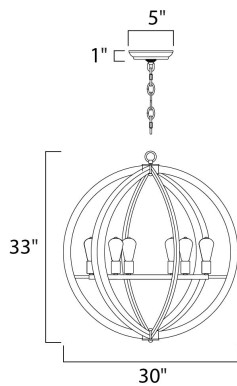

MEASUREMENTS

DIMENSION : 30" L x 30" W x 33" H
 MAX OAH : 75" OAH
 CANOPY : 5" W x 1" H x 5" L
 HANGING WEIGHT : 19.8 lb

LAMPING

INPUT VOLTAGE : 120V
 BULB : 6 x 60W Incandescent E26 Medium , 360W Total
 BULB INCLUDED : (Not Included)
 DIMMABLE : Yes