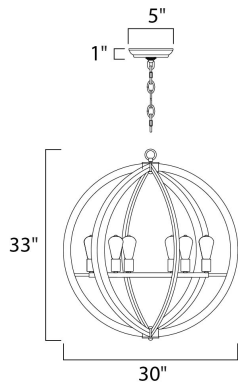

MEASUREMENTS

DIMENSION : 30" L x 30" W x 33" H
 MAX OAH : 75" OAH
 CANOPY : 5" W x 1" H x 5" L
 HANGING WEIGHT : 19.8 lb

LAMPING

INPUT VOLTAGE : 120V
 BULB : 6 x 60W Incandescent E26 Medium , 360W Total
 BULB INCLUDED : (Not Included)
 DIMMABLE : Yes