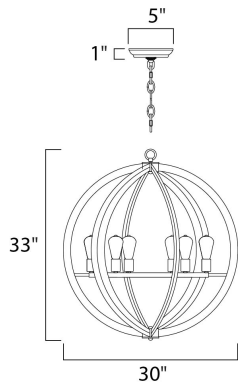

**MEASUREMENTS**

DIMENSION : 30" L x 30" W x 33" H  
 MAX OAH : 75" OAH  
 CANOPY : 5" W x 1" H x 5" L  
 HANGING WEIGHT : 19.8 lb

**LAMPING**

INPUT VOLTAGE : 120V  
 BULB : 6 x 60W Incandescent E26 Medium , 360W Total  
 BULB INCLUDED : (Not Included)  
 DIMMABLE : Yes