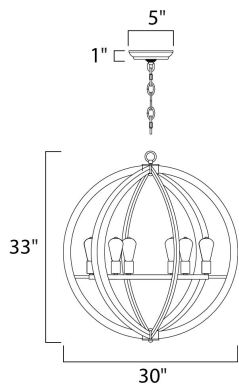

MEASUREMENTS

DIMENSION : 30" L x 30" W x 33" H
 MAX OAH : 75" OAH
 CANOPY : 5" W x 1" H x 5" L
 HANGING WEIGHT : 19.8 lb

LAMPING

INPUT VOLTAGE : 120V
 BULB : 6 x 60W Incandescent E26 Medium , 360W Total
 BULB INCLUDED : (Not Included)
 DIMMABLE : Yes