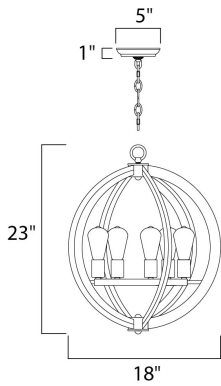

**MEASUREMENTS**

- DIMENSION : 18" L x 18" W x 23" H
- MAX OAH : 65" OAH
- CANOPY : 5" W x 1" H x 5" L
- HANGING WEIGHT : 11.66 lb

**LAMPING**

- INPUT VOLTAGE : 120V
- BULB : 5 x 60W Incandescent E26 Medium , 300W Total
- BULB INCLUDED : (Not Included)
- DIMMABLE : Yes