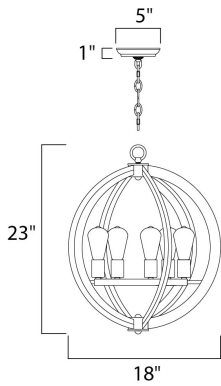

MEASUREMENTS

- DIMENSION : 18" L x 18" W x 23" H
- MAX OAH : 65" OAH
- CANOPY : 5" W x 1" H x 5" L
- HANGING WEIGHT : 11.66 lb

LAMPING

- INPUT VOLTAGE : 120V
- BULB : 5 x 60W Incandescent E26 Medium , 300W Total
- BULB INCLUDED : (Not Included)
- DIMMABLE : Yes