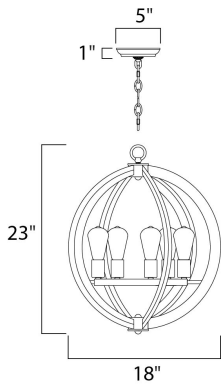

MEASUREMENTS

DIMENSION : 18" L x 18" W x 23" H
 MAX OAH : 65" OAH
 CANOPY : 5" W x 1" H x 5" L
 HANGING WEIGHT : 11.66 lb

LAMPING

INPUT VOLTAGE : 120V
 BULB : 5 x 60W Incandescent E26 Medium , 300W Total
 BULB INCLUDED : (Not Included)
 DIMMABLE : Yes