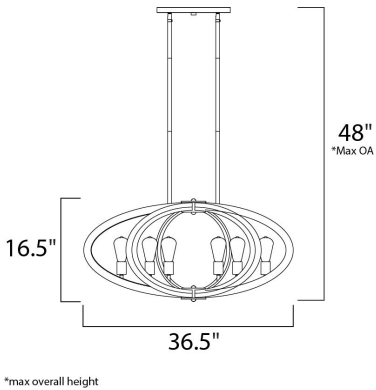

**MEASUREMENTS**

DIMENSION : 36.5" L x 22.25" W x 16.5" H  
 MAX OAH : 48" OAH  
 HANGING WEIGHT : 22 lb

**LAMPING**

INPUT VOLTAGE : 120V  
 BULB : 6 x 6W LED E26 Medium , 36W Total  
 BULB INCLUDED : (Included)  
 DIMMABLE : Yes  
 COLOR\_TEMP : 2200K

**FINISHES OPTION**

 Anthracite (AR)

**MATERIAL**

Wood, Steel

**RATINGS**

cULus  
 Dry Location

**ADDITIONAL**

ADJUSTABLE  
 SLOPE: 120  
 OPERATING TEMPERATURE:  
 -20°C (-4°F), 40°C (104°F)