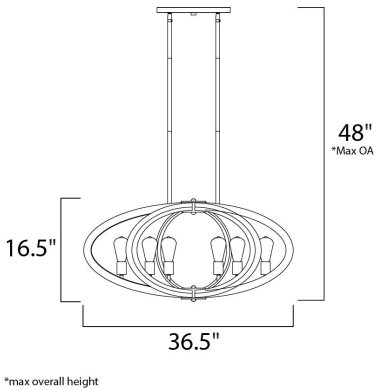

MEASUREMENTS

DIMENSION : 36.5" L x 22.25" W x 16.5" H
 MAX OAH : 48" OAH
 HANGING WEIGHT : 22 lb

LAMPING

INPUT VOLTAGE : 120V
 BULB : 6 x 6W LED E26 Medium , 36W Total
 BULB INCLUDED : (Included)
 DIMMABLE : Yes
 COLOR_TEMP : 2200K

FINISHES OPTION

 Anthracite (AR)

MATERIAL

Wood, Steel

RATINGS

cULus
 Dry Location

ADDITIONAL

ADJUSTABLE
 SLOPE: 120
 OPERATING TEMPERATURE:
 -20°C (-4°F), 40°C (104°F)