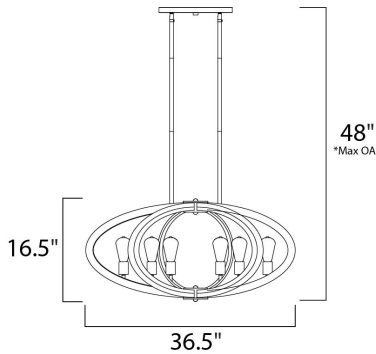

\*max overall height

**MEASUREMENTS**

- DIMENSION : 36.5" L x 22.25" W x 16.75" H
- MAX OAH : 48" OAH
- CANOPY : 4.57" W x 0.83" H x 12.01" L
- HANGING WEIGHT : 20.9 lb

**LAMPING**

- INPUT VOLTAGE : 120V
- BULB : 6 x 60W Incandescent E26 Medium , 360W Total
- BULB INCLUDED : (Not Included)
- DIMMABLE : Yes

**FINISHES OPTION**

- Anthracite (AR)

**MATERIAL**

Wood, Steel

**RATINGS**

cULus  
Dry Location

**ADDITIONAL**

ADJUSTABLE  
SLOPE: 120  
OPERATING TEMPERATURE:  
-20°C (-4°F), 40°C (104°F)