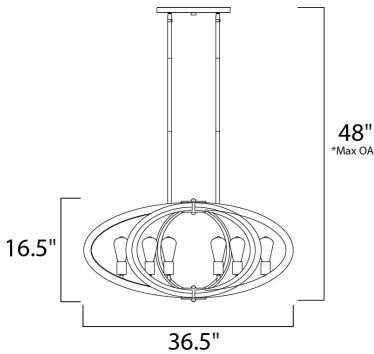

\*max overall height

**MEASUREMENTS**

- DIMENSION : 36.5" L x 22.25" W x 16.75" H
- MAX OAH : 48" OAH
- CANOPY : 4.57" W x 0.83" H x 12.01" L
- HANGING WEIGHT : 20.9 lb

**LAMPING**

- INPUT VOLTAGE : 120V
- BULB : 6 x 60W Incandescent E26 Medium , 360W Total
- BULB INCLUDED : (Not Included)
- DIMMABLE : Yes

**FINISHES OPTION**

- Anthracite (AR)

**MATERIAL**

Wood, Steel

**RATINGS**

cULus  
Dry Location

**ADDITIONAL**

ADJUSTABLE  
SLOPE: 120  
OPERATING TEMPERATURE:  
-20°C (-4°F), 40°C (104°F)