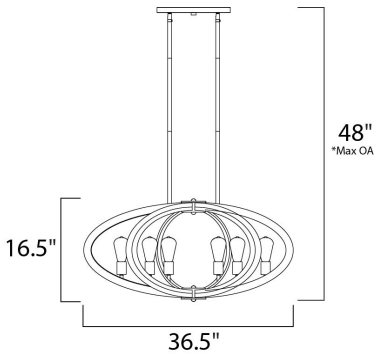

\*max overall height

**MEASUREMENTS**

- DIMENSION : 36.5" L x 22.25" W x 16.75" H
- MAX OAH : 48" OAH
- CANOPY : 4.57" W x 0.83" H x 12.01" L
- HANGING WEIGHT : 20.9 lb

**LAMPING**

- INPUT VOLTAGE : 120V
- BULB : 6 x 60W Incandescent E26 Medium , 360W Total
- BULB INCLUDED : (Not Included)
- DIMMABLE : Yes

**FINISHES OPTION**

- Anthracite (AR)

**MATERIAL**

Wood, Steel

**RATINGS**

cULus  
Dry Location

**ADDITIONAL**

ADJUSTABLE  
SLOPE: 120  
OPERATING TEMPERATURE:  
-20°C (-4°F), 40°C (104°F)