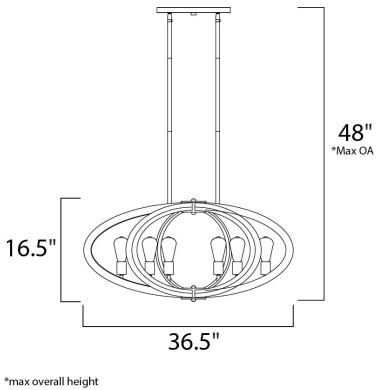

MEASUREMENTS

- DIMENSION : 36.5" L x 22.25" W x 16.75" H
- MAX OAH : 48" OAH
- CANOPY : 4.57" W x 0.83" H x 12.01" L
- HANGING WEIGHT : 20.9 lb

LAMPING

- INPUT VOLTAGE : 120V
- BULB : 6 x 60W Incandescent E26 Medium , 360W Total
- BULB INCLUDED : (Not Included)
- DIMMABLE : Yes

FINISHES OPTION

- Anthracite (AR)

MATERIAL

Wood, Steel

RATINGS

cULus
Dry Location

ADDITIONAL

ADJUSTABLE
SLOPE: 120
OPERATING TEMPERATURE:
-20°C (-4°F), 40°C (104°F)