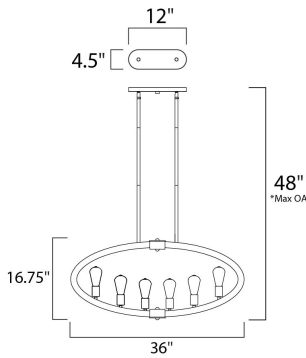

*max overall height

MEASUREMENTS

DIMENSION : 36" L x 4.5" W x 16.75" H
 MAX OAH : 48" OAH
 HANGING WEIGHT : 11.5 lb

LAMPING

INPUT VOLTAGE : 120V
 BULB : 6 x 60W Incandescent E26 Medium , 360W Total
 BULB INCLUDED : (Included)
 DIMMABLE : Yes

FINISHES OPTION

 Anthracite (AR)

MATERIAL

Wood, Steel

RATINGS

cULus
 Dry Location

ADDITIONAL

OPERATING TEMPERATURE:
 -20°C (-4°F), 40°C (104°F)