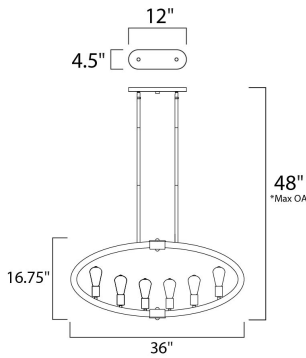

\*max overall height

**MEASUREMENTS**

DIMENSION : 36" L x 4.5" W x 16.75" H  
 MAX OAH : 48" OAH  
 HANGING WEIGHT : 11.5 lb

**LAMPING**

INPUT VOLTAGE : 120V  
 BULB : 6 x 60W Incandescent E26 Medium , 360W Total  
 BULB INCLUDED : (Included)  
 DIMMABLE : Yes

**FINISHES OPTION**

 Anthracite (AR)

**MATERIAL**

Wood, Steel

**RATINGS**

cULus  
 Dry Location

**ADDITIONAL**

OPERATING TEMPERATURE:  
 -20°C (-4°F), 40°C (104°F)