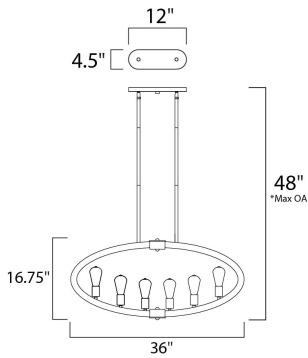

*max overall height

MEASUREMENTS

DIMENSION : 36" L x 4.5" W x 16.75" H
 MAX OAH : 48" OAH
 HANGING WEIGHT : 11.5 lb

LAMPING

INPUT VOLTAGE : 120V
 BULB : 6 x 60W Incandescent E26 Medium , 360W Total
 BULB INCLUDED : (Included)
 DIMMABLE : Yes

FINISHES OPTION

 Anthracite (AR)

MATERIAL

Wood, Steel

RATINGS

cULus
 Dry Location

ADDITIONAL

OPERATING TEMPERATURE:
 -20°C (-4°F), 40°C (104°F)