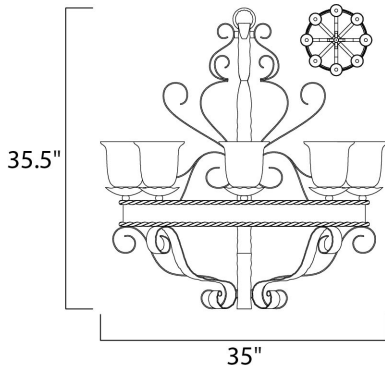

PRODUCT DESCRIPTION

Warm and inviting, this collection features Vintage Amber glass and our Oil Rubbed finish.

MEASUREMENTS

DIMENSION : 35" L x 35" W x 35.5" H
 MAX OAH : 109.5" OAH
 HANGING WEIGHT : 50.93 lb