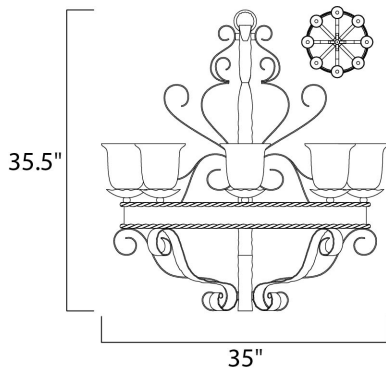

PRODUCT DESCRIPTION

Warm and inviting, this collection features Vintage Amber glass and our Oil Rubbed finish.

MEASUREMENTS

DIMENSION : 35" L x 35" W x 35.5" H
 MAX OAH : 109.5" OAH
 HANGING WEIGHT : 50.93 lb