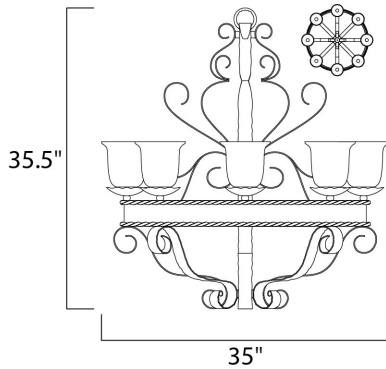

PRODUCT DESCRIPTION

Warm and inviting, this collection features Vintage Amber glass and our Oil Rubbed finish.

MEASUREMENTS

DIMENSION : 35" L x 35" W x 35.5" H
 MAX OAH : 109.5" OAH
 HANGING WEIGHT : 50.93 lb