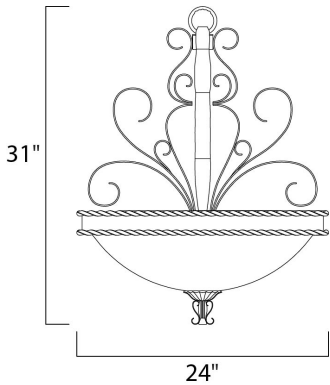

**PRODUCT DESCRIPTION**

Warm and inviting, this collection features Vintage Amber glass and our Oil Rubbed finish.

**MEASUREMENTS**

DIMENSION : 24" L x 24" W x 31" H  
 MAX OAH : 104.7" OAH  
 HANGING WEIGHT : 37.7 lb