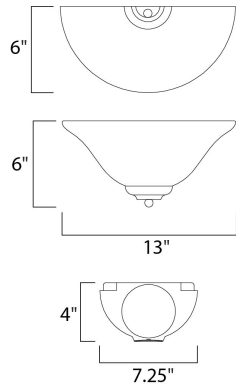

**MEASUREMENTS**

DIMENSION : 13" W x 6" H x 6" Ext  
 MAX OAH : 7.25" W x 6" H  
 HANGING WEIGHT : 2.12 lb

**LAMPING**

INPUT VOLTAGE : 120V  
 BULB : 1 x 60W Incandescent E26 Medium , 60W Total  
 BULB INCLUDED : (Not Included)  
 DIMMABLE : Yes  
 LIGHTING\_DIRECTION : Up