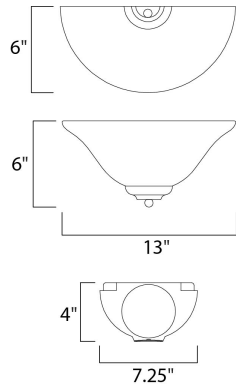

MEASUREMENTS

DIMENSION : 13" W x 6" H x 6" Ext
 MAX OAH : 7.25" W x 6" H
 HANGING WEIGHT : 2.12 lb

LAMPING

INPUT VOLTAGE : 120V
 BULB : 1 x 60W Incandescent E26 Medium , 60W Total
 BULB INCLUDED : (Not Included)
 DIMMABLE : Yes
 LIGHTING_DIRECTION : Up