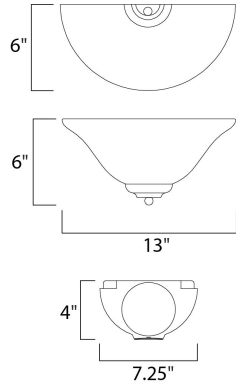

MEASUREMENTS

DIMENSION : 13" W x 6" H x 6" Ext
 MAX OAH : 7.25" W x 6" H
 HANGING WEIGHT : 2.12 lb

LAMPING

INPUT VOLTAGE : 120V
 BULB : 1 x 60W Incandescent E26 Medium , 60W Total
 BULB INCLUDED : (Not Included)
 DIMMABLE : Yes
 LIGHTING_DIRECTION : Up