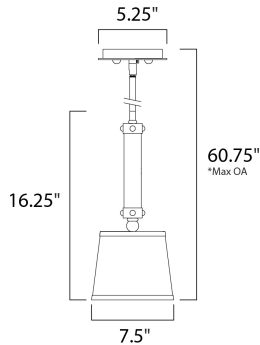

*max overall height of fixture

MEASUREMENTS

- DIMENSION : 7.5" L x 7.5" W x 16.25" H
- MAX OAH : 60.75" OAH
- CANOPY : 5.25" W x 1" H x 6" L
- HANGING WEIGHT : 4.4 lb

LAMPING

- INPUT VOLTAGE : 120V
- BULB : 1 x 60W Incandescent E26 Medium , 60W Total
- BULB INCLUDED : (Not Included)
- DIMMABLE : Yes