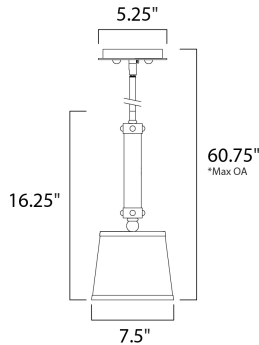

\*max overall height of fixture

**MEASUREMENTS**

- DIMENSION : 7.5" L x 7.5" W x 16.25" H
- MAX OAH : 60.75" OAH
- CANOPY : 5.25" W x 1" H x 6" L
- HANGING WEIGHT : 4.4 lb

**LAMPING**

- INPUT VOLTAGE : 120V
- BULB : 1 x 60W Incandescent E26 Medium , 60W Total
- BULB INCLUDED : (Not Included)
- DIMMABLE : Yes