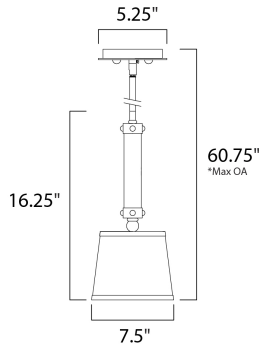

\*max overall height of fixture

**MEASUREMENTS**

- DIMENSION : 7.5" L x 7.5" W x 16.25" H
- MAX OAH : 60.75" OAH
- CANOPY : 5.25" W x 1" H x 6" L
- HANGING WEIGHT : 4.4 lb

**LAMPING**

- INPUT VOLTAGE : 120V
- BULB : 1 x 60W Incandescent E26 Medium , 60W Total
- BULB INCLUDED : (Not Included)
- DIMMABLE : Yes