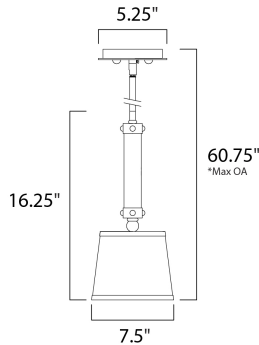

*max overall height of fixture

MEASUREMENTS

- DIMENSION : 7.5" L x 7.5" W x 16.25" H
- MAX OAH : 60.75" OAH
- CANOPY : 5.25" W x 1" H x 6" L
- HANGING WEIGHT : 4.4 lb

LAMPING

- INPUT VOLTAGE : 120V
- BULB : 1 x 60W Incandescent E26 Medium , 60W Total
- BULB INCLUDED : (Not Included)
- DIMMABLE : Yes