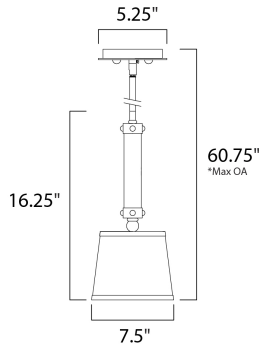

*max overall height of fixture

MEASUREMENTS

- DIMENSION : 7.5" L x 7.5" W x 16.25" H
- MAX OAH : 60.75" OAH
- CANOPY : 5.25" W x 1" H x 6" L
- HANGING WEIGHT : 4.4 lb

LAMPING

- INPUT VOLTAGE : 120V
- BULB : 1 x 60W Incandescent E26 Medium , 60W Total
- BULB INCLUDED : (Not Included)
- DIMMABLE : Yes