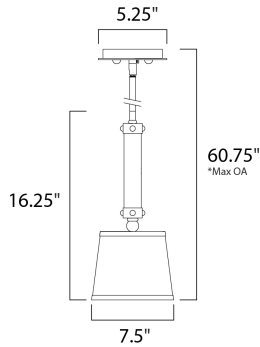

*max overall height of fixture

MEASUREMENTS

- DIMENSION : 7.5" L x 7.5" W x 16.25" H
- MAX OAH : 60.75" OAH
- CANOPY : 5.25" W x 1" H x 6" L
- HANGING WEIGHT : 4.4 lb

LAMPING

- INPUT VOLTAGE : 120V
- BULB : 1 x 60W Incandescent E26 Medium , 60W Total
- BULB INCLUDED : (Not Included)
- DIMMABLE : Yes