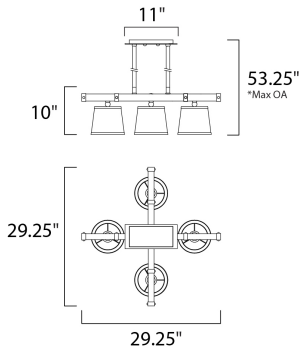

**MEASUREMENTS**

- DIMENSION : 29.25" L x 29.25" W x 10" H
- MAX OAH : 53.25" OAH
- CANOPY : 5.25" W x 1" H x 11" L
- HANGING WEIGHT : 13.42 lb

**LAMPING**

- INPUT VOLTAGE : 120V
- BULB : 4 x 60W Incandescent E26 Medium , 240W Total
- BULB INCLUDED : (Not Included)
- DIMMABLE : Yes