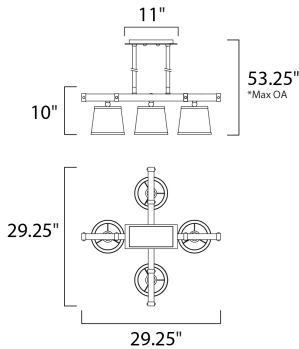

*max overall height of fixture

MEASUREMENTS

- DIMENSION : 29.25" L x 29.25" W x 10" H
- MAX OAH : 53.25" OAH
- CANOPY : 5.25" W x 1" H x 11" L
- HANGING WEIGHT : 13.42 lb

LAMPING

- INPUT VOLTAGE : 120V
- BULB : 4 x 60W Incandescent E26 Medium , 240W Total
- BULB INCLUDED : (Not Included)
- DIMMABLE : Yes