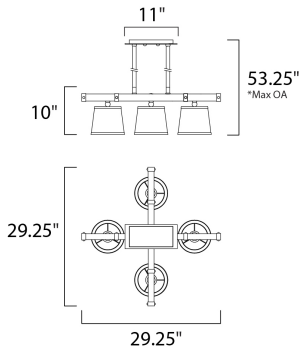

MEASUREMENTS

- DIMENSION : 29.25" L x 29.25" W x 10" H
- MAX OAH : 53.25" OAH
- CANOPY : 5.25" W x 1" H x 11" L
- HANGING WEIGHT : 13.42 lb

LAMPING

- INPUT VOLTAGE : 120V
- BULB : 4 x 60W Incandescent E26 Medium , 240W Total
- BULB INCLUDED : (Not Included)
- DIMMABLE : Yes