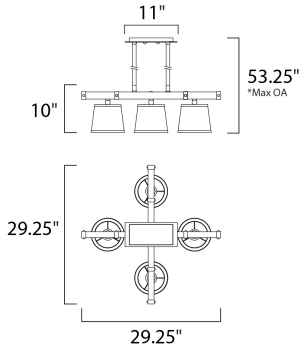

*max overall height of fixture

MEASUREMENTS

- DIMENSION : 29.25" L x 29.25" W x 10" H
- MAX OAH : 53.25" OAH
- CANOPY : 5.25" W x 1" H x 11" L
- HANGING WEIGHT : 13.42 lb

LAMPING

- INPUT VOLTAGE : 120V
- BULB : 4 x 60W Incandescent E26 Medium , 240W Total
- BULB INCLUDED : (Not Included)
- DIMMABLE : Yes