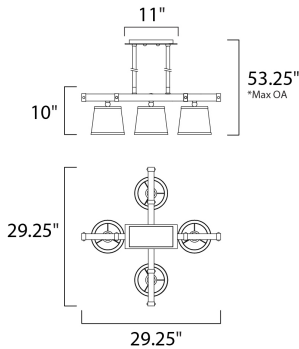

\*max overall height of fixture

**MEASUREMENTS**

- DIMENSION : 29.25" L x 29.25" W x 10" H
- MAX OAH : 53.25" OAH
- CANOPY : 5.25" W x 1" H x 11" L
- HANGING WEIGHT : 13.42 lb

**LAMPING**

- INPUT VOLTAGE : 120V
- BULB : 4 x 60W Incandescent E26 Medium , 240W Total
- BULB INCLUDED : (Not Included)
- DIMMABLE : Yes