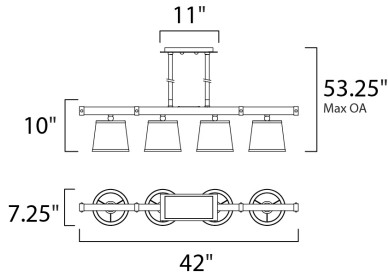

MEASUREMENTS

- DIMENSION : 42" L x 7.25" W x 10" H
- MAX OAH : 53.25" OAH
- CANOPY : 5.25" W x 1" H x 11" L
- HANGING WEIGHT : 12.1 lb

LAMPING

- INPUT VOLTAGE : 120V
- BULB : 4 x 60W Incandescent E26 Medium , 240W Total
- BULB INCLUDED : (Not Included)
- DIMMABLE : Yes