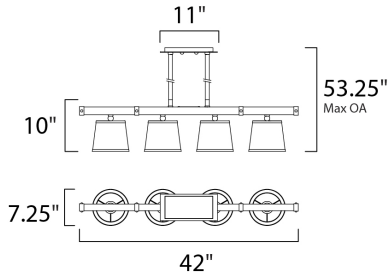

*max overall height of fixture

MEASUREMENTS

- DIMENSION : 42" L x 7.25" W x 10" H
- MAX OAH : 53.25" OAH
- CANOPY : 5.25" W x 1" H x 11" L
- HANGING WEIGHT : 12.1 lb

LAMPING

- INPUT VOLTAGE : 120V
- BULB : 4 x 60W Incandescent E26 Medium , 240W Total
- BULB INCLUDED : (Not Included)
- DIMMABLE : Yes