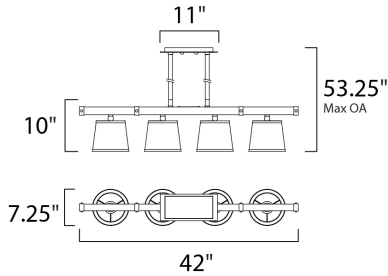

**MEASUREMENTS**

- DIMENSION : 42" L x 7.25" W x 10" H
- MAX OAH : 53.25" OAH
- CANOPY : 5.25" W x 1" H x 11" L
- HANGING WEIGHT : 12.1 lb

**LAMPING**

- INPUT VOLTAGE : 120V
- BULB : 4 x 60W Incandescent E26 Medium , 240W Total
- BULB INCLUDED : (Not Included)
- DIMMABLE : Yes