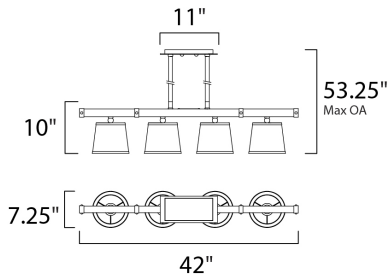

MEASUREMENTS

- DIMENSION : 42" L x 7.25" W x 10" H
- MAX OAH : 53.25" OAH
- CANOPY : 5.25" W x 1" H x 11" L
- HANGING WEIGHT : 12.1 lb

LAMPING

- INPUT VOLTAGE : 120V
- BULB : 4 x 60W Incandescent E26 Medium , 240W Total
- BULB INCLUDED : (Not Included)
- DIMMABLE : Yes