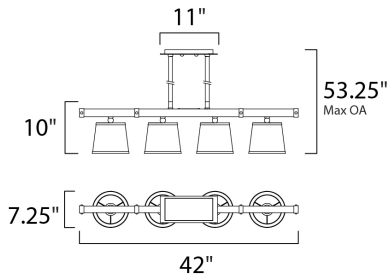

MEASUREMENTS

DIMENSION : 42" L x 7.25" W x 10" H
 MAX OAH : 53.25" OAH
 CANOPY : 5.25" W x 1" H x 11" L
 HANGING WEIGHT : 12.1 lb

LAMPING

INPUT VOLTAGE : 120V
 BULB : 4 x 60W Incandescent E26 Medium , 240W Total
 BULB INCLUDED : (Not Included)
 DIMMABLE : Yes