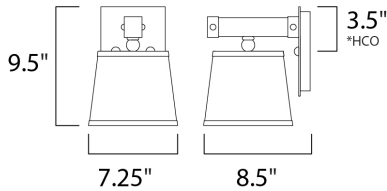

**MEASUREMENTS**

- DIMENSION : 7.25" W x 9.5" H x 8.5" Ext
- MAX OAH : 5.25" W x 1" H
- HANGING WEIGHT : 3.41 lb

**LAMPING**

- INPUT VOLTAGE : 120V
- BULB : 1 x 60W Incandescent E26 Medium , 60W Total
- BULB INCLUDED : (Not Included)
- DIMMABLE : Yes