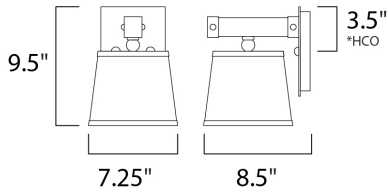

**MEASUREMENTS**

- DIMENSION : 7.25" W x 9.5" H x 8.5" Ext
- MAX OAH : 5.25" W x 1" H
- HANGING WEIGHT : 3.41 lb

**LAMPING**

- INPUT VOLTAGE : 120V
- BULB : 1 x 60W Incandescent E26 Medium , 60W Total
- BULB INCLUDED : (Not Included)
- DIMMABLE : Yes