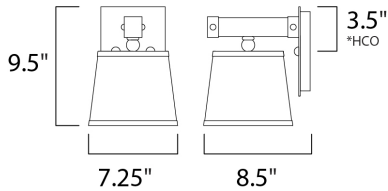

**MEASUREMENTS**

- DIMENSION : 7.25" W x 9.5" H x 8.5" Ext
- MAX OAH : 5.25" W x 1" H
- HANGING WEIGHT : 3.41 lb

**LAMPING**

- INPUT VOLTAGE : 120V
- BULB : 1 x 60W Incandescent E26 Medium , 60W Total
- BULB INCLUDED : (Not Included)
- DIMMABLE : Yes