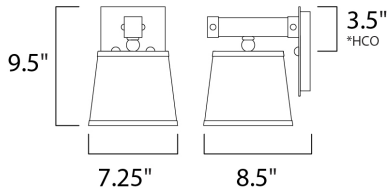

MEASUREMENTS

- DIMENSION : 7.25" W x 9.5" H x 8.5" Ext
- MAX OAH : 5.25" W x 1" H
- HANGING WEIGHT : 3.41 lb

LAMPING

- INPUT VOLTAGE : 120V
- BULB : 1 x 60W Incandescent E26 Medium , 60W Total
- BULB INCLUDED : (Not Included)
- DIMMABLE : Yes