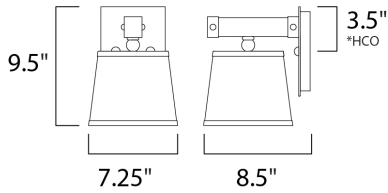

MEASUREMENTS

- DIMENSION : 7.25" W x 9.5" H x 8.5" Ext
- MAX OAH : 5.25" W x 1" H
- HANGING WEIGHT : 3.41 lb

LAMPING

- INPUT VOLTAGE : 120V
- BULB : 1 x 60W Incandescent E26 Medium , 60W Total
- BULB INCLUDED : (Not Included)
- DIMMABLE : Yes