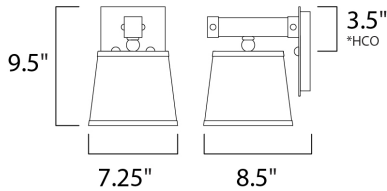

MEASUREMENTS

- DIMENSION : 7.25" W x 9.5" H x 8.5" Ext
- MAX OAH : 5.25" W x 1" H
- HANGING WEIGHT : 3.41 lb

LAMPING

- INPUT VOLTAGE : 120V
- BULB : 1 x 60W Incandescent E26 Medium , 60W Total
- BULB INCLUDED : (Not Included)
- DIMMABLE : Yes