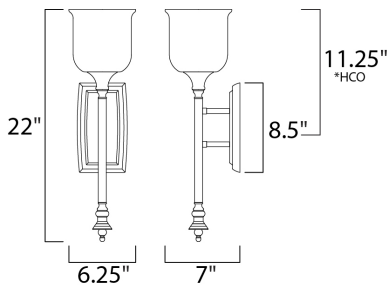

PRODUCT DESCRIPTION

Traditional fonts of Polished Nickel support Clear glass shades reminiscent of Colonial times. This ageless design has upscale appeal at an attractive price.

*height from center of outlet to the top of the fixture

MEASUREMENTS

- DIMENSION : 6.25" W x 22" H x 7" Ext
- MAX OAH : 8.5" W
- CANOPY : 4.75" H
- HANGING WEIGHT : 2.97 lb

LAMPING

- INPUT VOLTAGE : 120V
- BULB : 1 x 60W Incandescent E26 Medium , 60W Total
- BULB INCLUDED : (Not Included)
- DIMMABLE : Yes

FINISHES OPTION

- Polished Nickel (PN)

GLASS

Clear CL

MATERIAL

Steel, Glass

RATINGS

cETLus
Damp Location

ADDITIONAL

INSTALL UP/DOWN: Up/Down
OPERATING TEMPERATURE:
-20°C (-4°F), 40°C (104°F)

Always consult a qualified electrician before installing any lighting product.