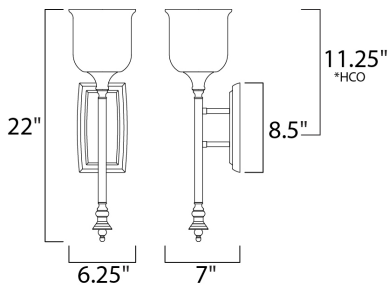

PRODUCT DESCRIPTION

Traditional fonts of Polished Nickel support Clear glass shades reminiscent of Colonial times. This ageless design has upscale appeal at an attractive price.

*height from center of outlet to the top of the fixture

MEASUREMENTS

DIMENSION : 6.25" W x 22" H x 7" Ext
MAX OAH : 8.5" W
CANOPY : 4.75" H
HANGING WEIGHT : 2.97 lb

LAMPING

INPUT VOLTAGE : 120V
BULB : 1 x 60W Incandescent E26 Medium , 60W Total
BULB INCLUDED : (Not Included)
DIMMABLE : Yes

FINISHES OPTION

Polished Nickel (PN)

GLASS

Clear CL

MATERIAL

Steel, Glass

RATINGS

cETLus
Damp Location

ADDITIONAL

INSTALL UP/DOWN: Up/Down
OPERATING TEMPERATURE:
-20°C (-4°F), 40°C (104°F)

Always consult a qualified electrician before installing any lighting product.