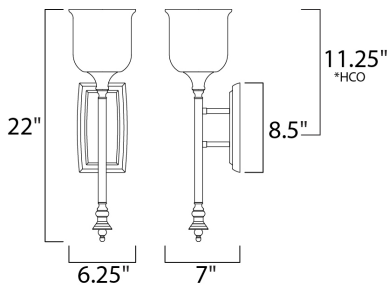

PRODUCT DESCRIPTION

Traditional fonts of Polished Nickel support Clear glass shades reminiscent of Colonial times. This ageless design has upscale appeal at an attractive price.

*height from center of outlet to the top of the fixture

MEASUREMENTS

DIMENSION : 6.25" W x 22" H x 7" Ext
MAX OAH : 8.5" W
CANOPY : 4.75" H
HANGING WEIGHT : 2.97 lb

LAMPING

INPUT VOLTAGE : 120V
BULB : 1 x 60W Incandescent E26 Medium , 60W Total
BULB INCLUDED : (Not Included)
DIMMABLE : Yes

FINISHES OPTION

Polished Nickel (PN)

GLASS

Clear CL

MATERIAL

Steel, Glass

RATINGS

cETLus
Damp Location

ADDITIONAL

INSTALL UP/DOWN: Up/Down
OPERATING TEMPERATURE:
-20°C (-4°F), 40°C (104°F)

Always consult a qualified electrician before installing any lighting product.