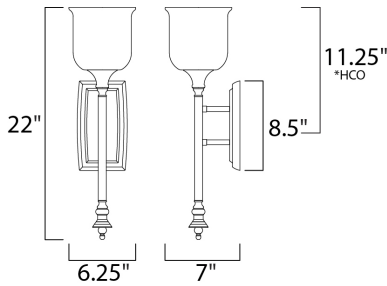

PRODUCT DESCRIPTION

Traditional fonts of Polished Nickel support Clear glass shades reminiscent of Colonial times. This ageless design has upscale appeal at an attractive price.

*height from center of outlet to the top of the fixture

MEASUREMENTS

DIMENSION : 6.25" W x 22" H x 7" Ext
MAX OAH : 8.5" W
CANOPY : 4.75" H
HANGING WEIGHT : 2.97 lb

LAMPING

INPUT VOLTAGE : 120V
BULB : 1 x 60W Incandescent E26 Medium , 60W Total
BULB INCLUDED : (Not Included)
DIMMABLE : Yes

FINISHES OPTION

Polished Nickel (PN)

GLASS

Clear CL

MATERIAL

Steel, Glass

RATINGS

cETLus
Damp Location

ADDITIONAL

INSTALL UP/DOWN: Up/Down
OPERATING TEMPERATURE:
-20°C (-4°F), 40°C (104°F)

Always consult a qualified electrician before installing any lighting product.